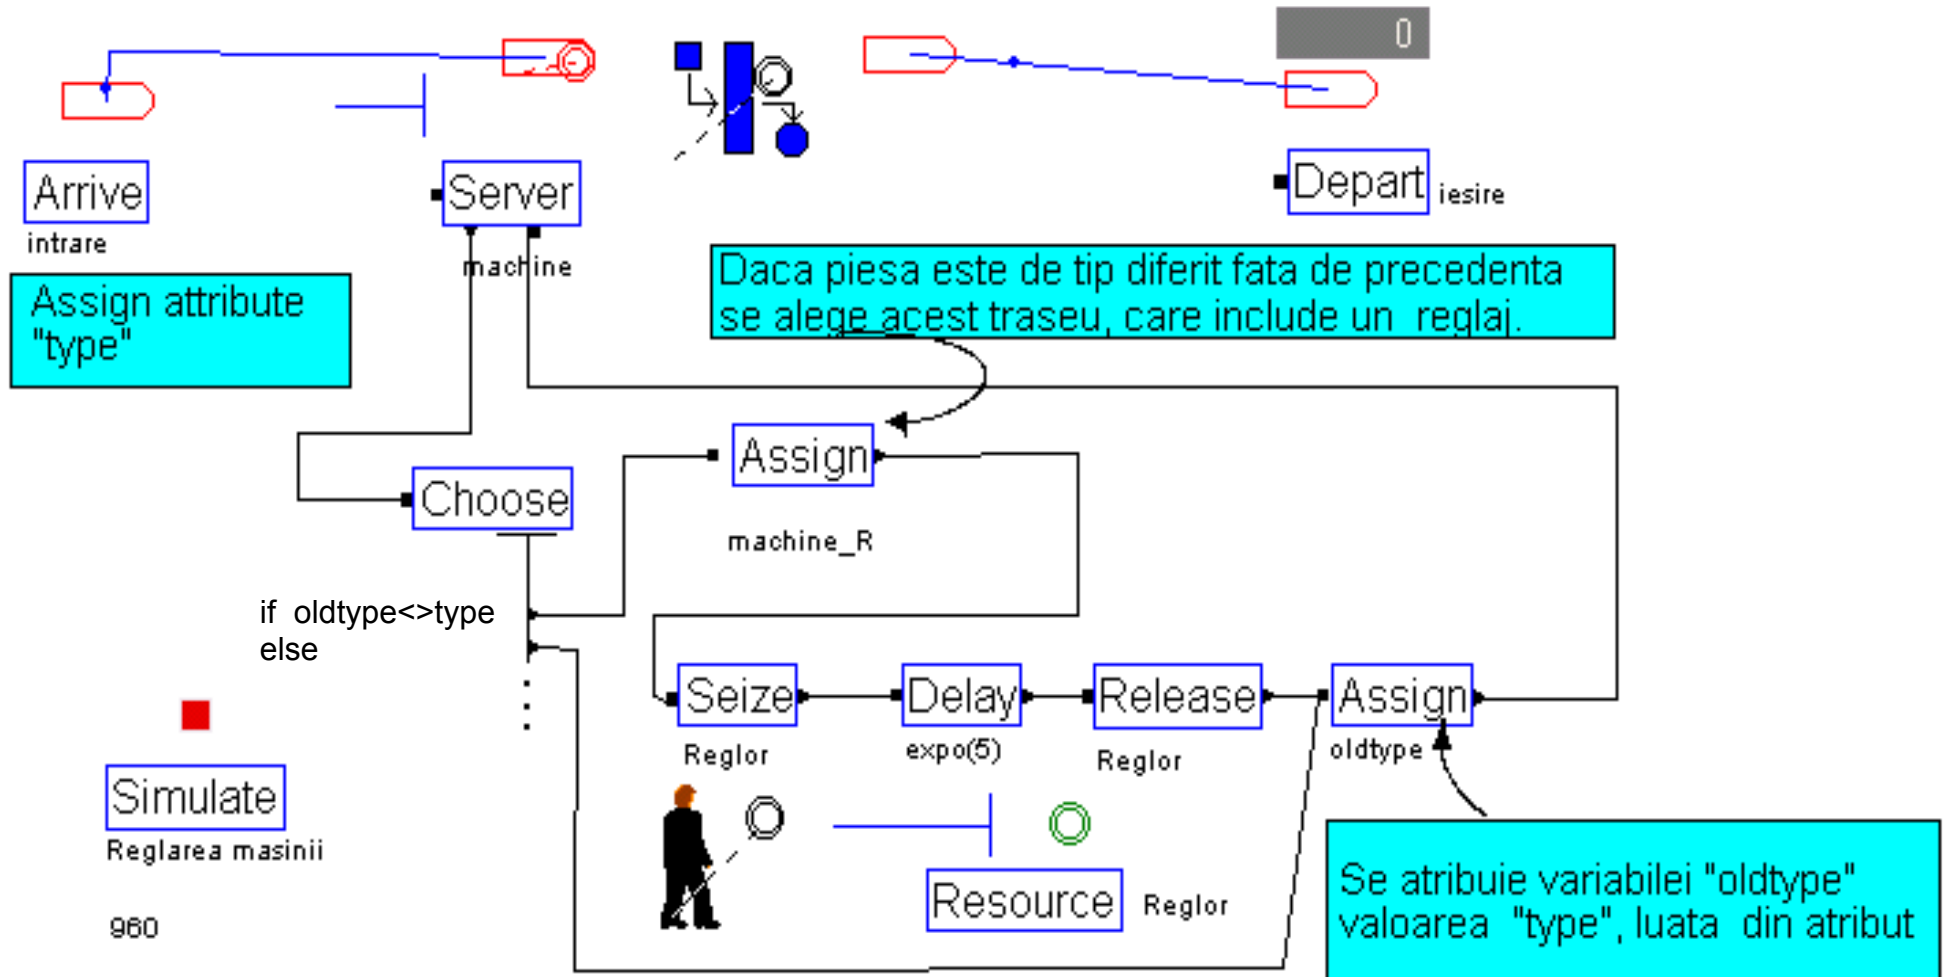

Reglarea masinii

Server [?] [X]

Enter Data
 Label: Station:

Server Data
 Resource:
 Capacity Type:
 Capacity:
 Resource Statistics
 Process Time:

Leave Data

 Route StNm Seg Expr
 Connect
 Station:
 Route Time:

Resource Information [?] [X]

StateSets
 StateSet:
 StateSet States:

Failures (entire resource)
 Failures:

Change State of Server Resource:
 After Seize:

Resource Movement
 Stationary Positional

Downtimes (individual units)
 Downtimes:

Assign [?] [X]

Label:
 Next Label:

Assignments:

Assignments [?] [X]

Assignment Type
 Attribute
 Variable
 State
 Picture
 Picture Set
 Rate
 Level
 Other
 (Station, Sequence, Jobstep, etc.)

Variable:
 Row:
 Column:
 Value: