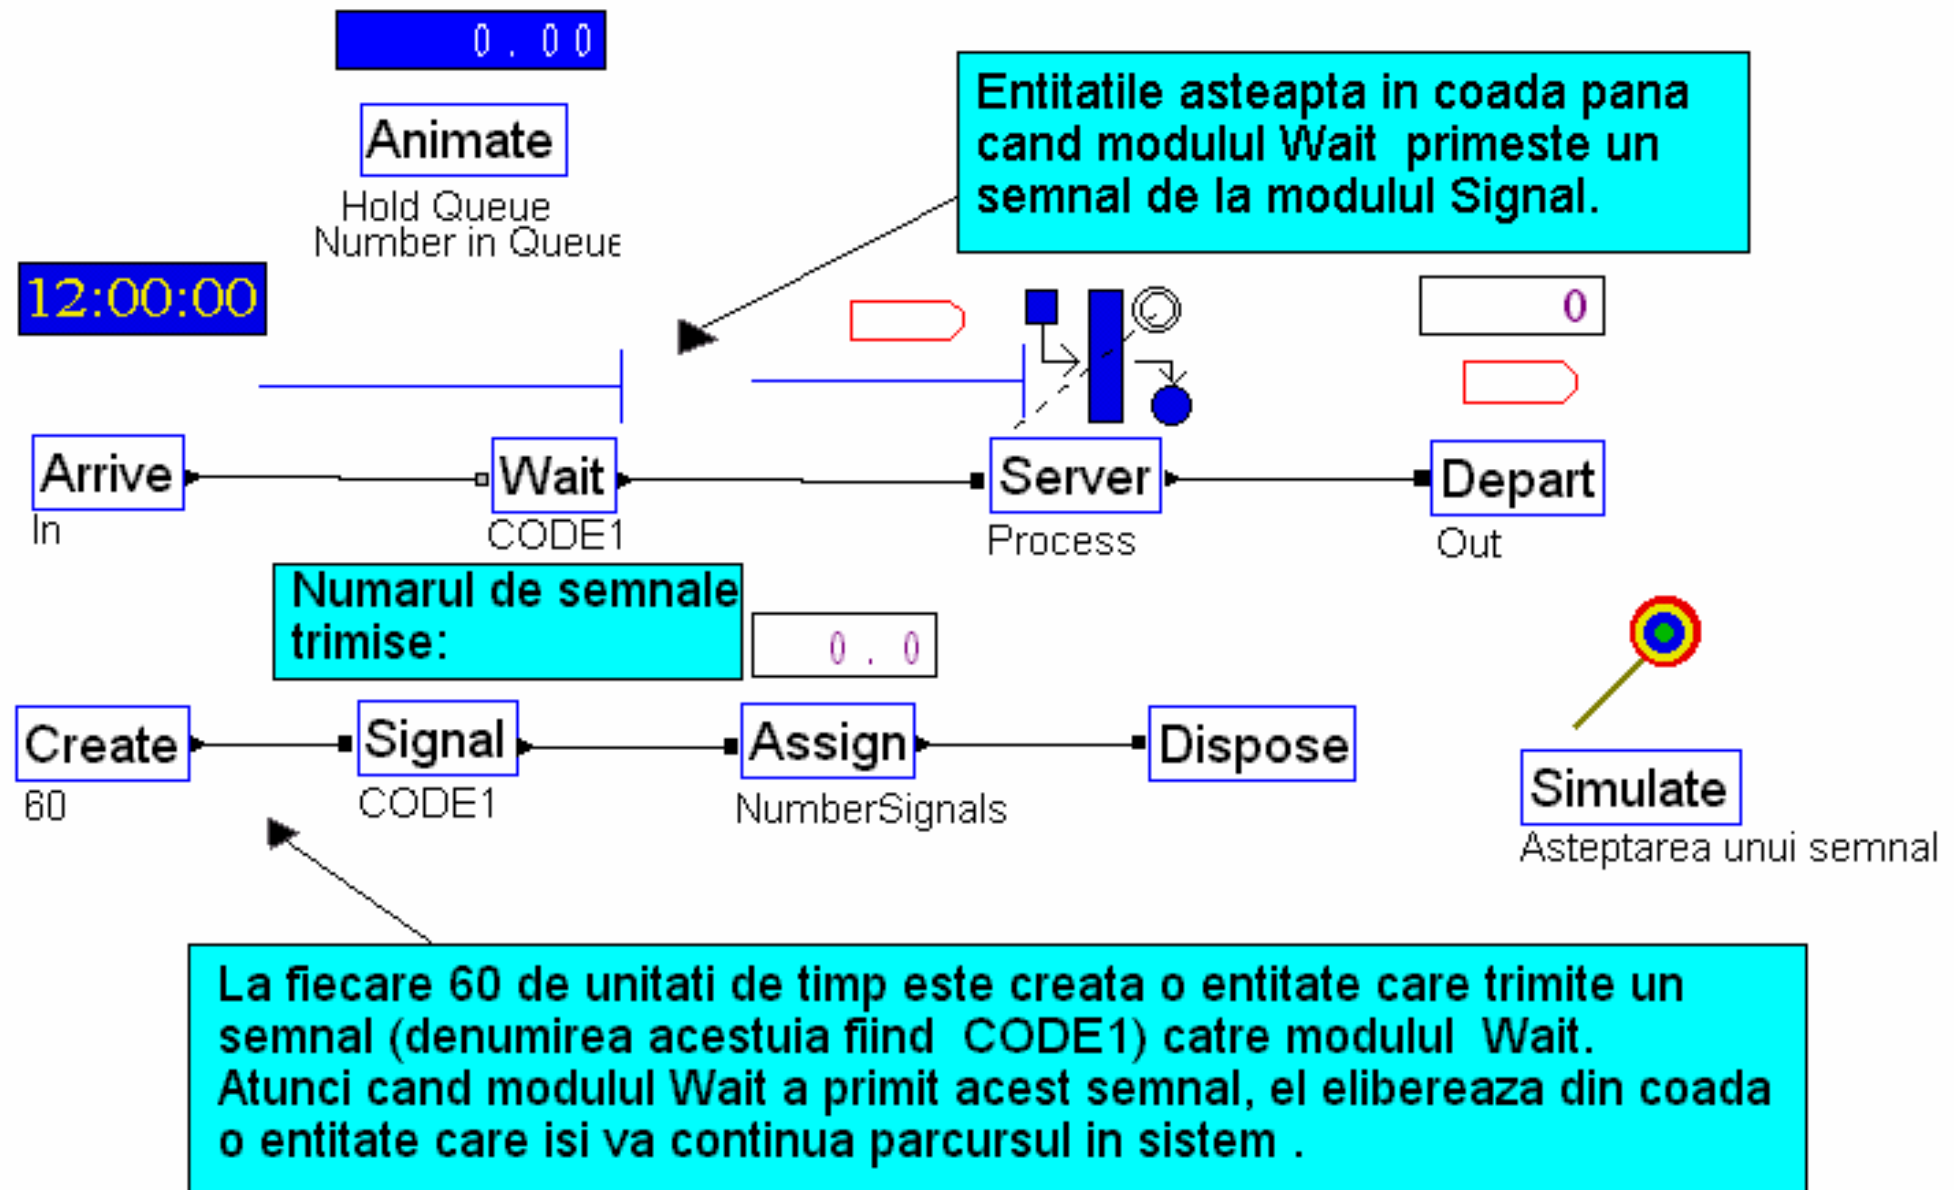

Asteptarea unui semnal

Wait [?] [X]

Queue Label:

Next Label:

Signal Type

Expression

Static Name

Attribute

Static:

Release Limit:

Queue Options [?] [X]

Queue Name

Individual Queue Static Name

Queue Set Member Attribute

Internal Queue Expression

Queue:

Time Between:

Max Batches:

Mark Time Attribute:

Assignments:

Picture Picture Set None

Initial Picture:

Signal [?] [X]

Label:

Next Label:

Signal Type

Expression

Static Name

Attribute

Static: ▼

Release Limit:

OK Cancel Help